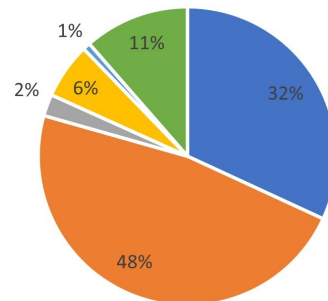

\$177,290.05 gifted to OWW in FY 2022-2023

OWW Support from OWF in Fiscal Year 2022-2023

- Education/Public Programs
- Animal Program
- New Arrivals (Brewhouse & Tavern)
- Garden Program
- Historic Preservation/Period Clothing
- Other